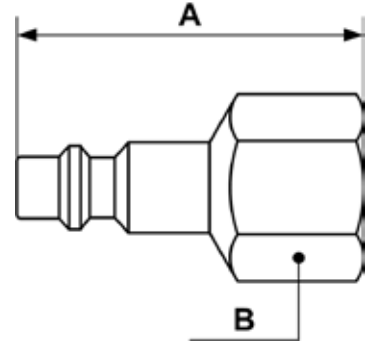

## ADAPTORS FOR QUICK COUPLING - IRP 11

Parallel female thread adaptor

Profile : ISO 6150B

ID passage  
11 mm

Part number	Female thread	Dim. A (mm)	Dim. B (mm)
IRP 116102	G3/8	60	25
IRP 116103	G1/2	60	25

Teflon-coated thread